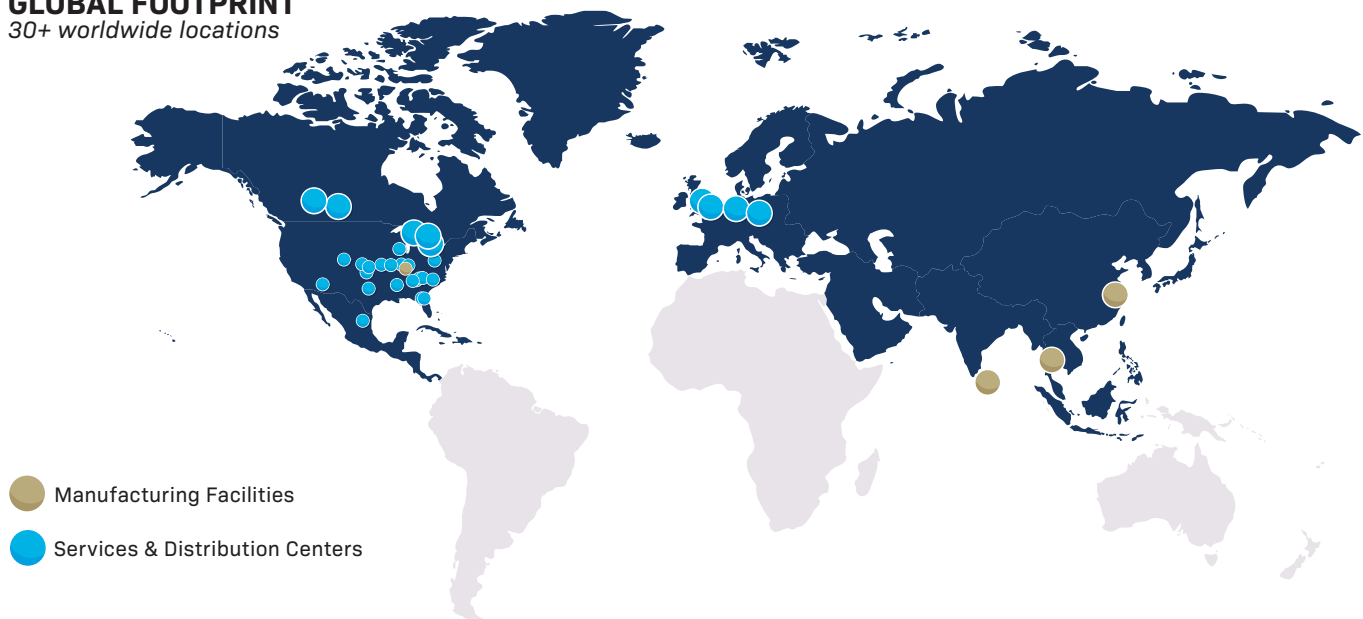

Custom Rims & Wheels

Paint Systems

Assembly & Mounting

Wheel Repair & Certification

Resin Fill Operations

LOGISTICS & SUPPORT

- Agility to manage high and low volume product mix programs via OTR's global facility network.
- Automated mounting lines and "pockets of automation" for material transfer, error-proofing and Kaizen deployed.
- Sequencing, JIT supply, warehousing and subassembly.
- Foam-fill for telehandler and loader assemblies for OEM and aftermarket customers in N. America, Europe, and Asia.

GLOBAL FOOTPRINT

30+ worldwide locations

Let's Work Together. Experience the difference of engineered excellence with OTR.

CONTACT US

E: info@otrwheel.com

T: +1.800.833.6309

195 Chatillon Road, Suite 4

Rome, GA 30161